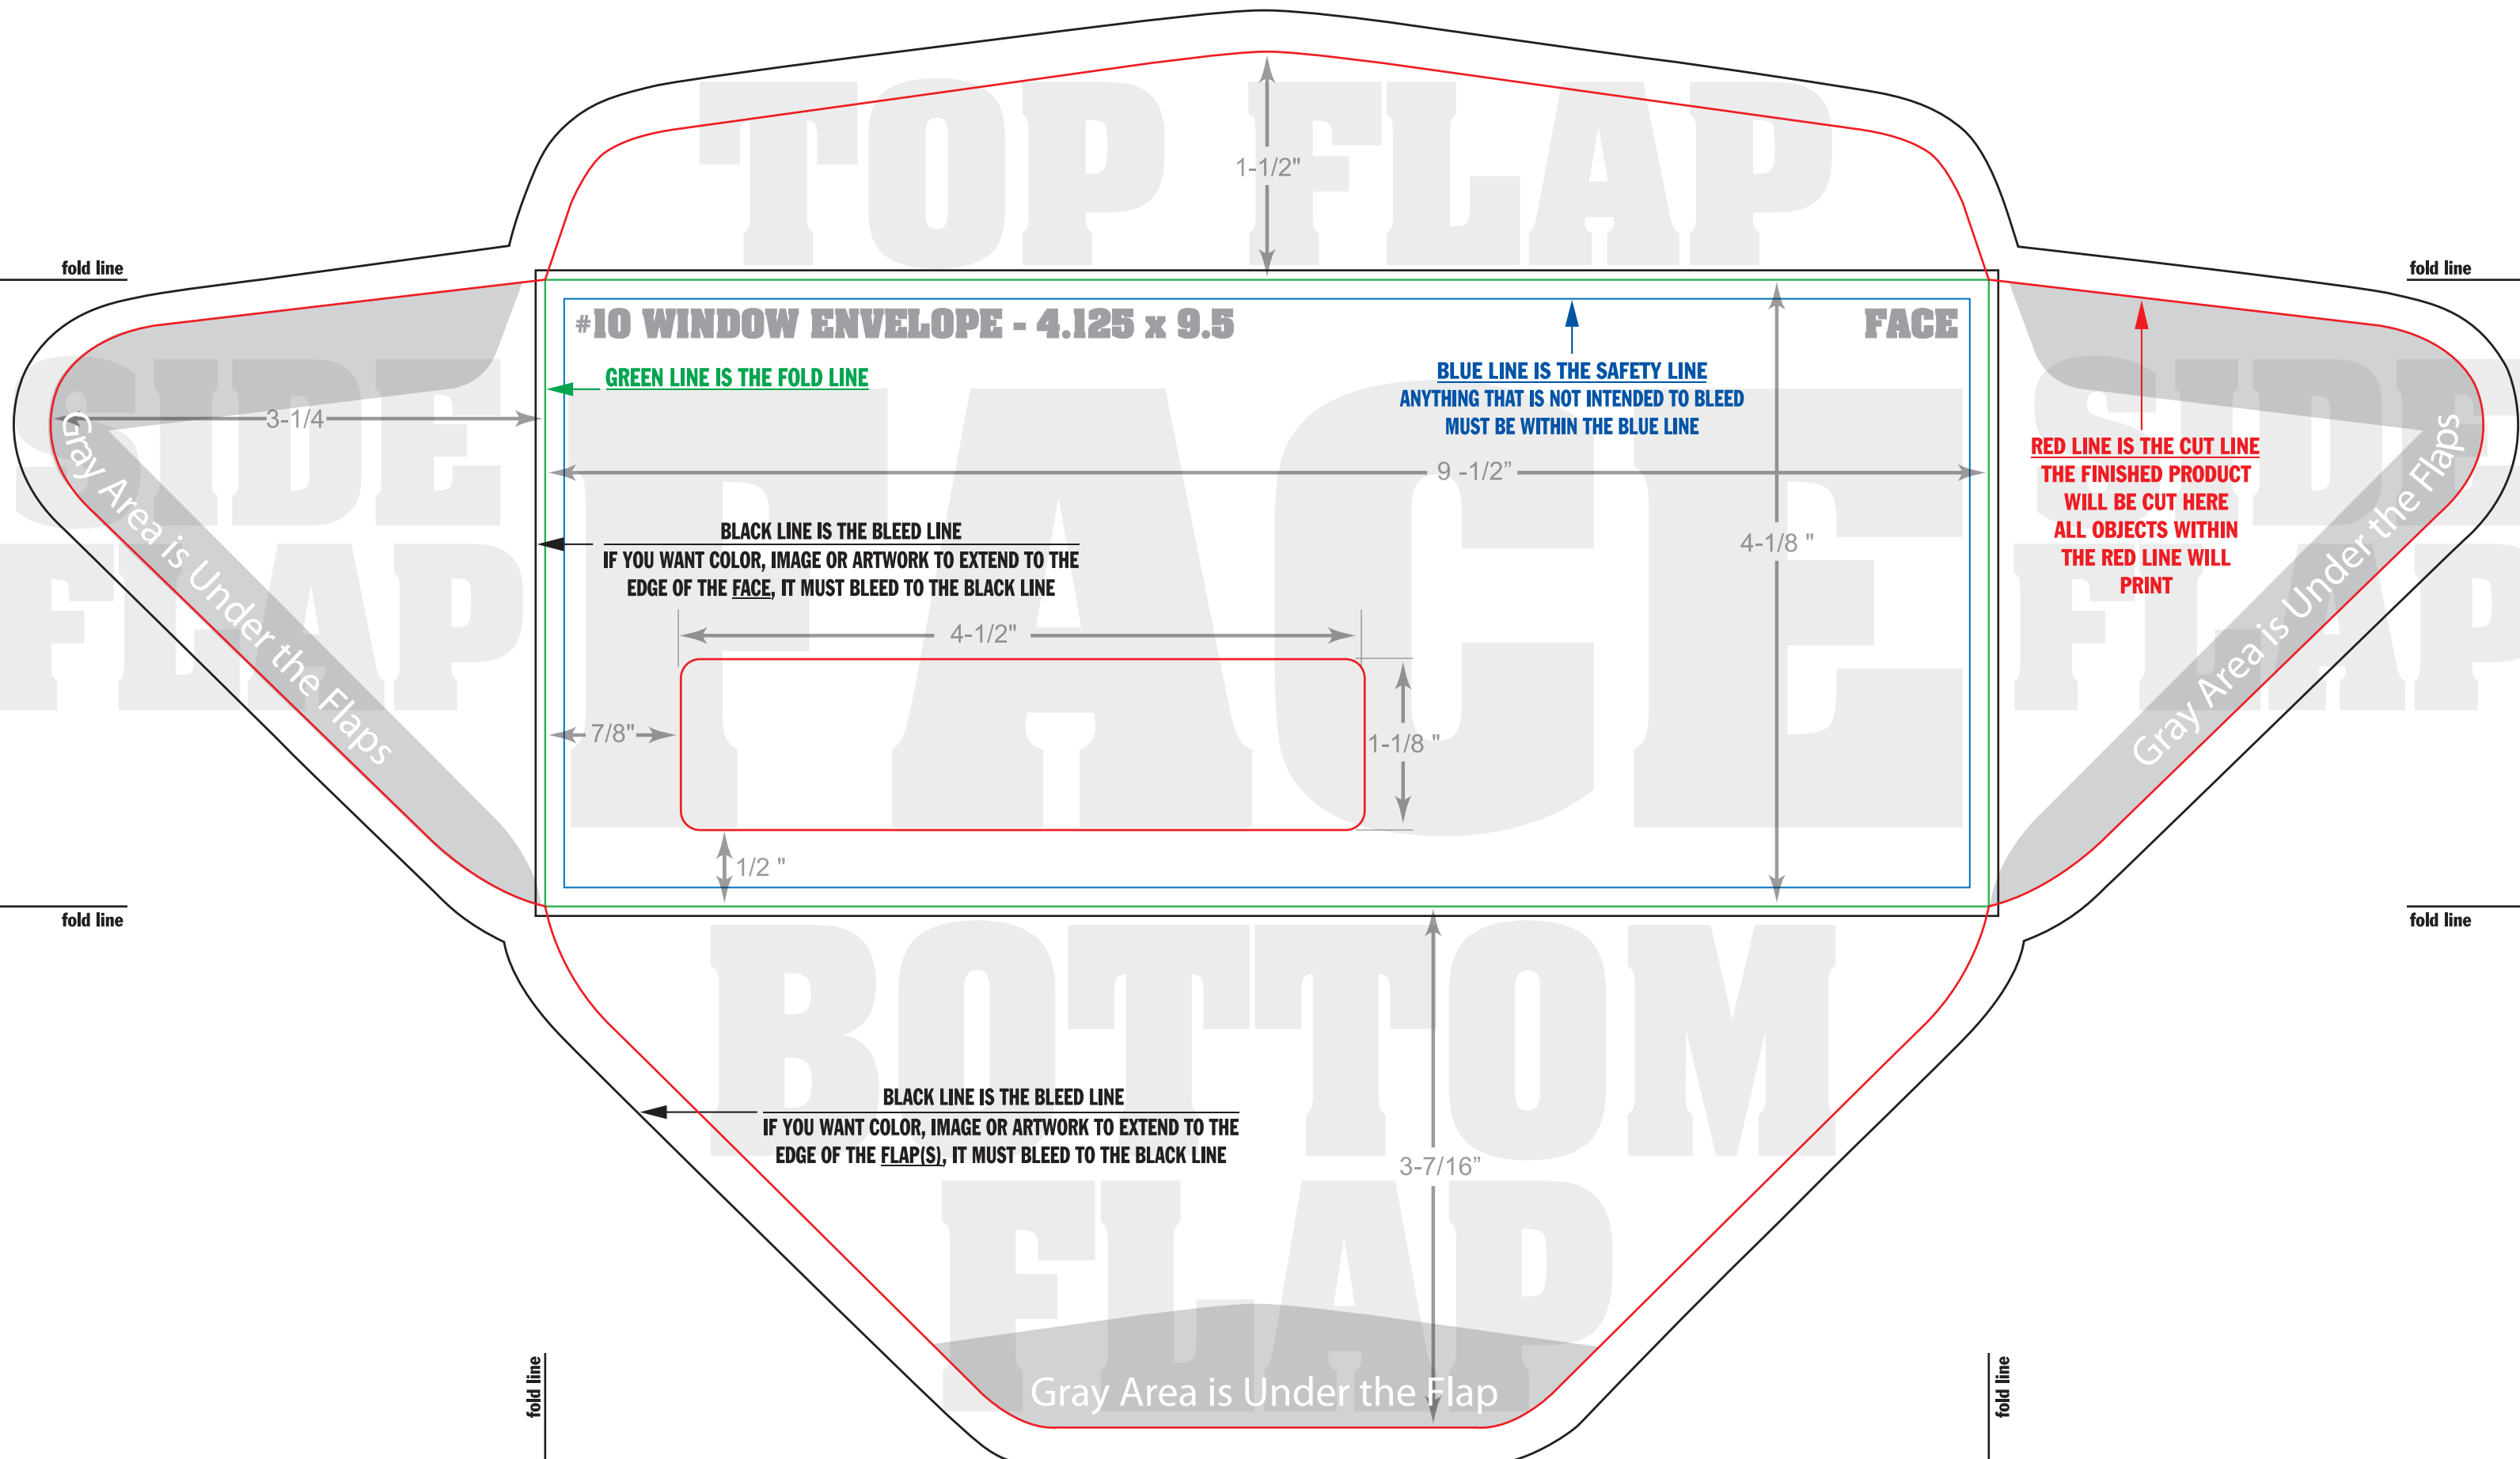

#10 WINDOW ENVELOPE - 4.125 x 9.5

FACE

GREEN LINE IS THE FOLD LINE

**BLUE LINE IS THE SAFETY LINE
ANYTHING THAT IS NOT INTENDED TO BLEED
MUST BE WITHIN THE BLUE LINE**

**RED LINE IS THE CUT LINE
THE FINISHED PRODUCT
WILL BE CUT HERE
ALL OBJECTS WITHIN
THE RED LINE WILL
PRINT**

**BLACK LINE IS THE BLEED LINE
IF YOU WANT COLOR, IMAGE OR ARTWORK TO EXTEND TO THE
EDGE OF THE FACE, IT MUST BLEED TO THE BLACK LINE**

**BLACK LINE IS THE BLEED LINE
IF YOU WANT COLOR, IMAGE OR ARTWORK TO EXTEND TO THE
EDGE OF THE FLAP(S), IT MUST BLEED TO THE BLACK LINE**

Gray Area is Under the Flaps

Gray Area is Under the Flaps

Gray Area is Under the Flap

1-1/2"

9-1/2"

4-1/8"

3-1/4"

7/8"

1/2"

4-1/2"

1-1/8"

3-7/16"